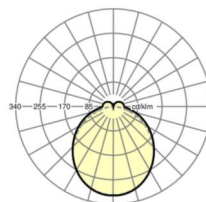

CHARACTERISTICS

Order number	19470004084
EAN number	4020863396078
Commodity code	94051190
Certification mark	IP 20, Protection class I, ENEC10 VDE, F, HACCP DIN10500/Food/IFS-application-related suitability/BRC, Indoor, CE
Impact resistance (IK rating)	IK03 (-20°C bis 45°C)
Ambient temperatur	ta -20°C to 45°C
Warranty period	5 years
State funding programs	BEG - Federal funding for efficient buildings (valid only for Germany)

ELECTRICAL ENGINEERING

Controller	Electronic driver (1 pcs.)
System output	26W
Mains voltage	230V/50Hz
Energy efficiency class/light source	E

LIGHTING TECHNOLOGY

Placement	LED, Colour rendering/Light colour CRI ≥ 80 / 3000K
Colour tolerance (MacAdam)	3SDCM
Nominal luminous flux	3822lm
LED service life	50000h L80/B10 (Tq 45°C)
Luminaire luminous efficiency	149lm/W
Beam angle	115° (C0) / 110° (C90)
UGR lat./long.	24.1 / 23.5

MECHANICS

Housing colour	black RAL 9005
Dimensions (LxWxDxH)	1531mm x 55mm x 37mm
Weight (net)	1.9kg
Type of installation	Mounting rail system installation, Light structure

Dimensions

L	1531 mm	Length
B	55 mm	Width
H	37 mm	Height

DEEP-LINK

<https://www.regiolux.de/en/article/19470004084>

Reference	LED 4000lm 830
ηLB	100 %
Φ ↓/↑	90 % / 10 %
UGR lat./long.	24.1 / 23.5