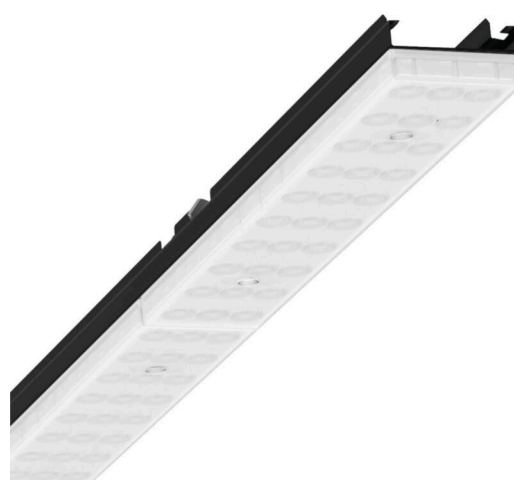

CHARACTERISTICS

Order number	19470004084
EAN number	4020863396078
Commodity code	94051190
Certification mark	IP 20, Protection class I, ENEC10 VDE, F, HACCP DIN10500/Food/IFS-application-related suitability/BRC, Indoor, CE
Impact resistance (IK rating)	IK03 (-20°C bis 45°C)
Ambient temperatur	ta -20°C to 45°C
Warranty period	5 years
State funding programs	BEG - Federal funding for efficient buildings (valid only for Germany)

ELECTRICAL ENGINEERING

Controller	Electronic driver (1 pcs.)
System output	26W
Mains voltage	230V/50Hz
Energy efficiency class/light source	E

LIGHTING TECHNOLOGY

Placement	LED, Colour rendering/Light colour CRI ≥ 80 / 3000K
Colour tolerance (MacAdam)	3SDCM
Nominal luminous flux	3822lm
LED service life	50000h L80/B10 (Tq 45°C)
Luminaire luminous efficiency	149lm/W
Beam angle	115° (C0) / 110° (C90)
UGR lat./long.	24.1 / 23.5

MECHANICS

Housing colour	black RAL 9005
Dimensions (LxWxDxH)	1531mm x 55mm x 37mm
Weight (net)	1.9kg
Type of installation	Mounting rail system installation, Light structure

Dimensions

L	1531 mm	Length
B	55 mm	Width
H	37 mm	Height

DEEP-LINK

<https://www.regiolux.de/en/article/19470004084>

Reference	LED 4000lm 830
ηLB	100 %
Φ ↓/↑	90 % / 10 %
UGR lat./long.	24.1 / 23.5